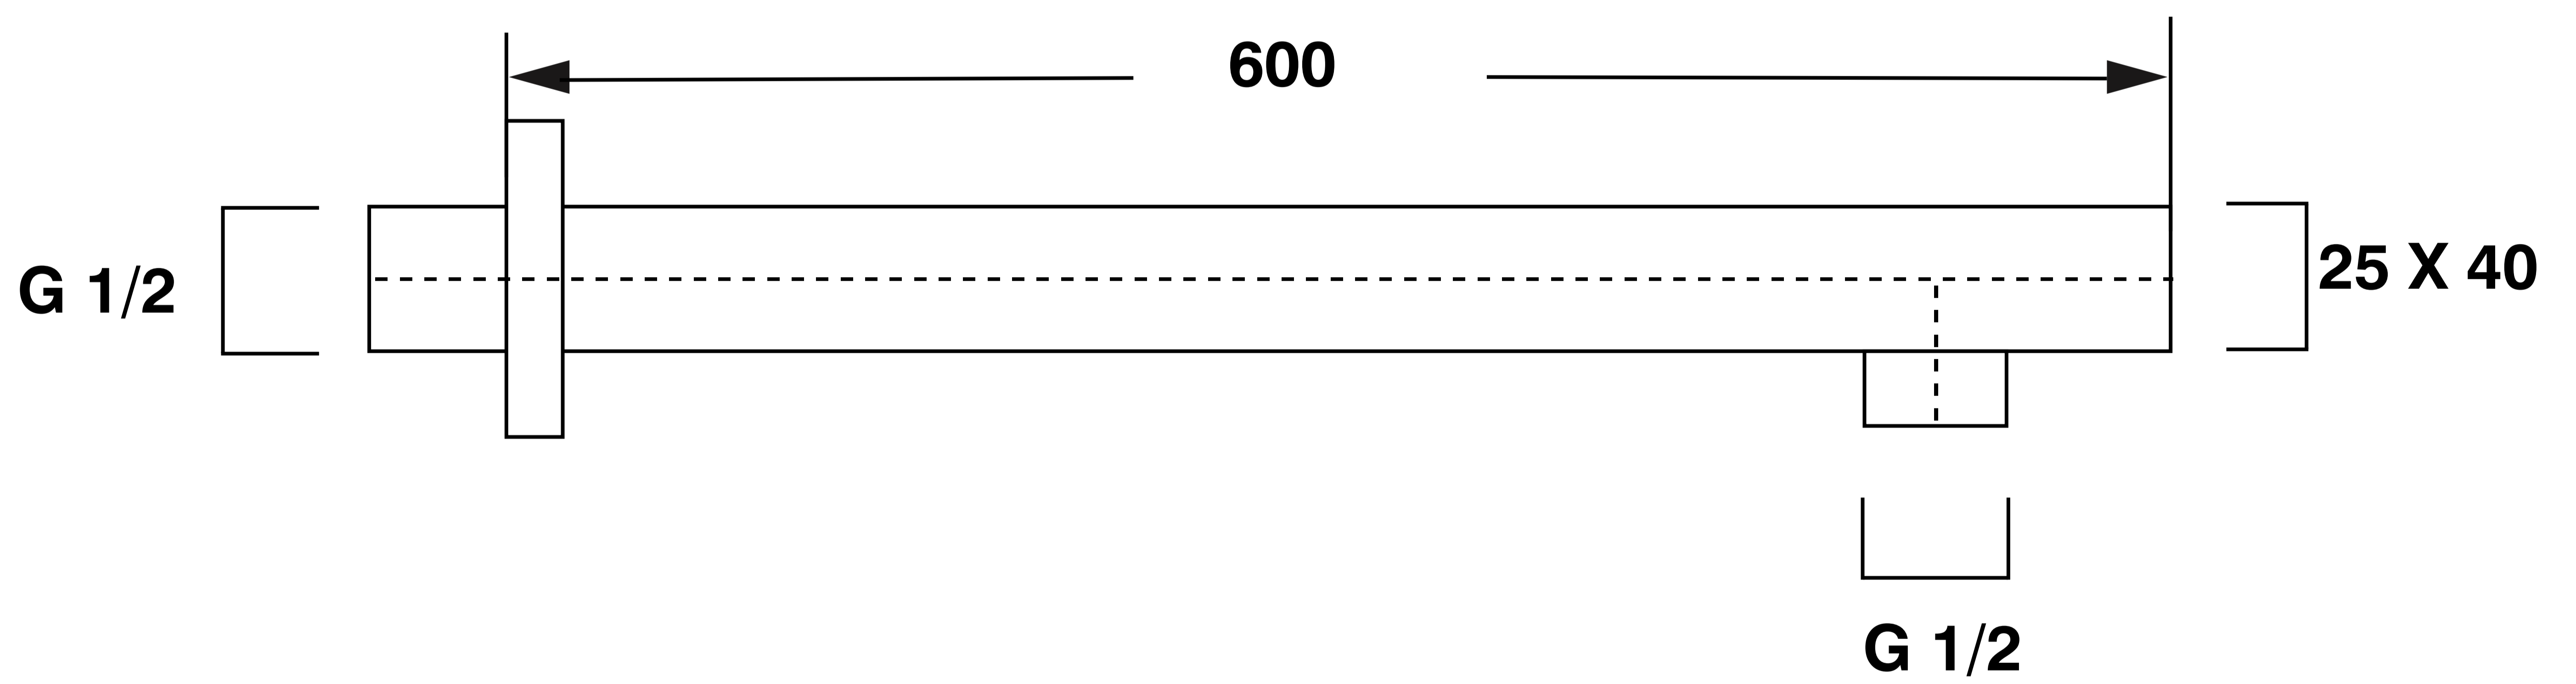

Brass Shower Arm

Product Code : 1488

Technical Drawing

All dimension are in **mm**